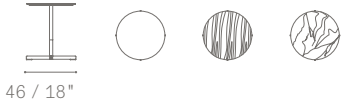

5364631

52 / 20¹/₄"