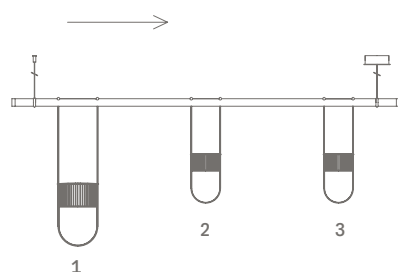

I vetri delle lampade Xi sono pezzi unici ottenuti per soffiatura dai Mastri vetrai di Venezia con l'utilizzo di vetri colorati in pasta. Eventuali differenze di colore e piccole bolle d'aria sono dovute alla lavorazione artistica del vetro e quindi devono essere considerati elementi di pregio che rendono ogni vetro unico e irripetibile.

Wiring.

Lampada S:

Top: 1 × G9 max.28W

Bottom: 3 × G9 max.28W

Lampada L:

Top: 1 × G9 max.28W

Bottom: 4 × G9max.28W

For an optimum performance it is advisable to use LED lamps G9 10W 2700/3000 °K of a maximum diameter 20mm.

TABLE LAMP

Light fixture. Lamp L with dimmable touch on-switch on the base.

Base. Natural brass disk.

Band/handle. The Saddle Extra leather band holds up the lamp and acts as a handle for moving the lamp and is characterised by the Poltrona Frau logo hot stamped on the top part.

The glass parts of the Xi lamps are unique pieces created by master glass blowing artisans of Venice with the use of coloured glass in paste. Any differences in colour and small air bubbles are due to the artistic working of the glass and therefore must be considered fine features that make every blown-glass piece unique and inimitable.

LEGENDA / LEGENDA

Nei disegni è rappresentato l'ordine di lettura delle lampade nelle composizioni lineari e a grappolo.

The drawings show the reading order of the lamps in linear and cluster compositions.

5638530

5638531