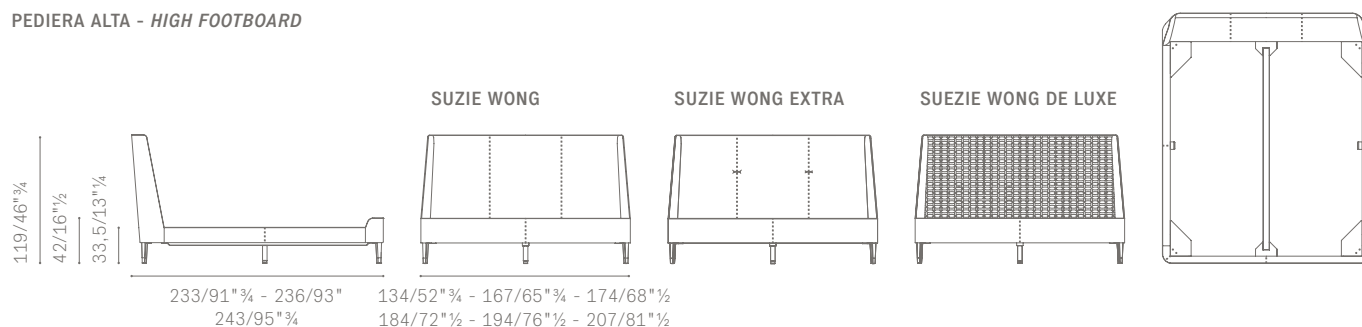

headboard borders.

Mattress length. (except for the "Queen-size" and "King-size" versions)
 - 200 cm
 - 210 cm

Please Note. Bed bases and mattresses are shown and priced separately, please see the relative section.

Approvals. To verify the compliance to BS 5852 and CAL TB 117:2013 please consult the dedicated tables.

PEDIERA BASSA - LOW FOOTBOARD

PEDIERA ALTA - HIGH FOOTBOARD

DIMENSIONI DISPONIBILI

↓ Misure Letto	↓ Misure Materasso
cm 134×233 / 52" 3/4×91" 3/4	cm 120×200 / 46" 3/4×78" 3/4
cm 134×243 / 52" 3/4×95" 3/4	cm 120×210 / 46" 3/4×82" 3/4
cm 174×233 / 68" 1/2×91" 3/4	cm 160×200 / 63"×78" 3/4
cm 174×243 / 68" 1/2×95" 3/4	cm 160×210 / 63"×82" 3/4
cm 184×233 / 72" 1/2×91" 3/4	cm 170×200 / 67" 1/4×78" 3/4
cm 184×243 / 72" 1/2×95" 3/4	cm 170×210 / 67" 1/4×82" 3/4
cm 194×233 / 76" 1/2×91" 3/4	cm 180×200 / 70" 3/4×78" 3/4
cm 194×243 / 76" 1/2×95" 3/4	cm 180×210 / 70" 3/4×82" 3/4
cm 167×236 / 65" 3/4×93"	cm 153×203 / 60" 1/4×80" (Queen-size)
cm 207×236 / 81" 1/2×93"	cm 193×203 / 76"×80" (King-size)