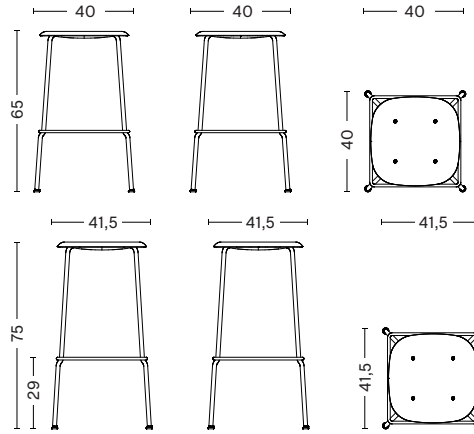

FALL RED POW-
DER COATED
STEEL

SOFT GREY
POWDER COATED
STEEL

CHROMED
STEEL

DIMENSIONS

LOW

- / WIDTH 40 cm / 15.75"
- / DEPTH 40 cm / 15.75"
- / HEIGHT 65 cm / 25.59"
- / SEAT HEIGHT 65 cm / 25.59"

HIGH

- / WIDTH 41,5 cm / 16.34"
- / DEPTH 41,5 cm / 16.34"
- / HEIGHT 75 cm / 29.53"
- / SEAT HEIGHT 75 cm / 29.53"