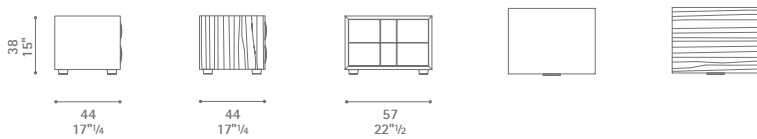

2 drawers night table