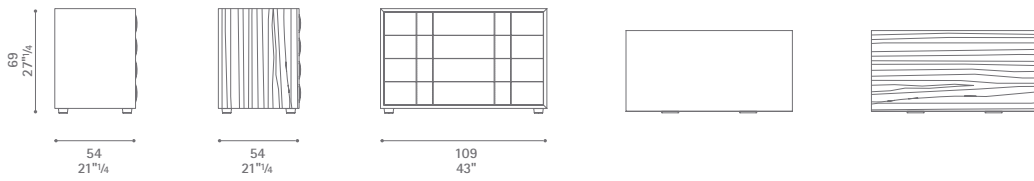

Obi

Drawer chest

03/14 MT