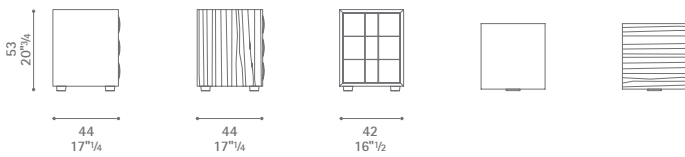

3 drawers night table

Top for drawer chest

Top for high drawer chest and 2-drawers night table

Top for 3-drawers night table

► Obi high drawer chest: Structure lacquered in Latte (35) and two colour Pelle Frau® upholstery (SC 0 Polare + SC 66 Indial).
► Obi drawer chest: Structure lacquered in Latte (35) and two colour Pelle Frau® upholstery (SC 164 Dragoncello + SC 0 Polare).

Please note, the colour references must always be considered as purely indicative.

1:50 scale. All dimensions and sizes are in centimeter and inches; dimensional variations of +/- 2% are possible. Poltrona Frau reserves the right to modify the products and the components in this catalogue, without any prior notice.

© Poltrona Frau 2014.

Company with certified Quality Management System in accordance with ISO 9001, certified Environmental Management system in accordance with ISO 14001 and certified Occupational Health and Safety Management System in accordance with BS OHSAS 18001.

Poltrona Frau S.p.A. | - 62029 Tolentino Via S. Pertini 22 Tel. +39 0733 909.1 Fax +39 0733 971600 www.poltronafrau.it info@poltronafrau.it