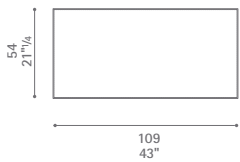

Top for drawer chest