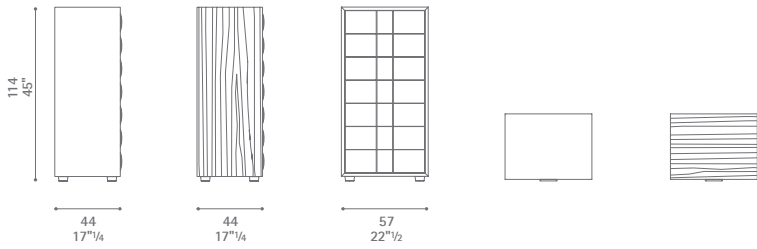

High drawer chest