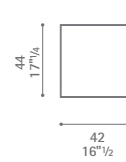

Top for 3-drawers night table

► Obi high drawer chest: Structure lacquered in Latte (35) and two colour Pelle Frau® upholstery (SC 0 Polare + SC 66 Indial).
► Obi drawer chest: Structure lacquered in Latte (35) and two colour Pelle Frau® upholstery (SC 164 Dragoncello + SC 0 Polare).

Please note, the colour references must always be considered as purely indicative.

1:50 scale. All dimensions and sizes are in centimeter and inches; dimensional variations of +/- 2% are possible. Poltrona Frau reserves the right to modify the products and the components in this catalogue, without any prior notice.

© Poltrona Frau 2014.

Company with certified Quality Management System in accordance with ISO 9001, certified Environmental Management system in accordance with ISO 14001 and certified Occupational Health and Safety Management System in accordance with BS OHSAS 18001.

Poltrona Frau S.p.A. | - 62029 Tolentino Via S. Pertini 22 Tel. +39 0733 909.1 Fax +39 0733 971600 www.poltronafrau.it info@poltronafrau.it