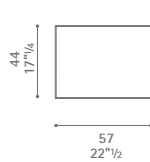

Top for high drawer chest and 2-drawers night table