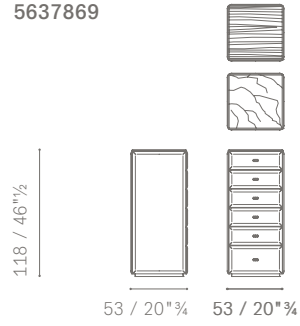

- 41×41 cm per settimino/comodino
- 41×66 cm per cassettera

Organizzatore per cassetti

Gli organizzatori, disponibili in varie misure, hanno struttura in acero naturale extra chiaro (65) con fondo in fibra di legno a media densità ricoperto in Alcantara® beige.

High drawer chest/night table

- 9-compartment organiser
- 4-compartment organiser

Chest of drawers

- 12-compartment organiser
- 7-compartment organiser

Watch box and Ring box

Only available in models with 4- and 7-compartment organisers. In MDF with cushions padded with polyurethane foam. The boxes are entirely upholstered in beige Alcantara®.

Please Note: As an accessory for the cabinet, the pad is an alternative to the presence of organisers.

5637861

5637861

5637866

5637866

5637869

5637869

5637430