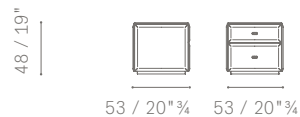

Retro. Disponibile in:

- noce Canaletto (29)
- pelle (in abbinamento al rivestimento)

ACCESSORI E OPTIONAL

Tappetino in Alcantara®

Il tappetino è rivestito, sulla superficie superiore, in Alcantara® beige con cuciture tono su tono. Disponibile in 2 misure, può essere posto a protezione del cassetto:

- 41×41 cm per settimino/comodino
- 41×66 cm per cassettera

Organizzatore per cassetti

Gli organizzatori, disponibili in varie misure, hanno struttura in acero naturale extra chiaro (65) con fondo in fibra di legno a media densità ricoperto in Alcantara® beige.

Versioni.

Settimino/comodino

- organizzatore 9 vani
- organizzatore 4 vani

Cassettera

- organizzatore 12 vani
- organizzatore 7 vani

Scatola porta orologi e Scatola porta anelli

Previste solo in abbinamento agli organizzatori 4 e 7 vani. Sono realizzate in fibra di legno a media densità con cuscini imbottiti in poliuretano espanso. Le scatole sono interamente ricoperte in Alcantara® beige.

N.B.: Nell'accessoriare il mobile la presenza del tappetino è alternativa alla presenza degli organizzatori.

Back side. Available in:

- Canaletto walnut (29)
- leather (matching with the chosen upholstery)

OPTIONAL ACCESSORIES

Pad in Alcantara®

The pad is upholstered, on the top surface, in beige Alcantara® with tone-on-tone stitching. Available in 2 sizes, it may be used to protect the drawers:

- 41 × 41 cm for the high drawer chest/night table
- 41 × 66 cm for the chest of drawers

Organiser for drawers

The organisers, which are available in different sizes, are available in extra-light natural maple (65) with a medium-density firer board bottom upholstered in beige Alcantara®.

Versions.

High drawer chest/night table

- 9-compartment organiser
- 4-compartment organiser

Chest of drawers