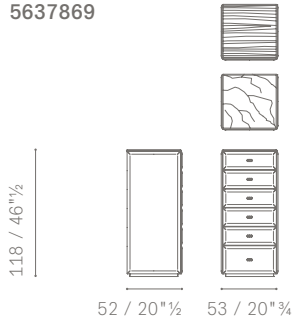

High drawer chest/night table

- 9-compartment organiser
- 4-compartment organiser

Chest of drawers

- 12-compartment organiser
- 7-compartment organiser

Watch box and Ring box

Only available in models with 4- and 7-compartment organisers. In MDF with cushions padded with polyurethane foam. The boxes are entirely upholstered in beige Alcantara®.

Please Note: As an accessory for the cabinet, the pad is an alternative to the presence of organisers.

5637861

5637861

5637866

5637866

5637869

5637869

5637430