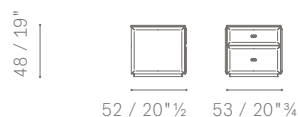

Scatola porta orologi e Scatola porta anelli

Previste solo in abbinamento agli organizzatori 4 e 7 vani. Sono realizzate in fibra di legno a media densità con cuscini imbottiti in poliuretano espanso. Le scatole sono interamente ricoperte in Alcantara® beige.

N.B.: Nell'accessoriare il mobile la presenza del tappetino è alternativa alla presenza degli organizzatori.

Back side. Available in:

- Canaletto walnut (29)
- leather (matching with the chosen upholstery)

OPTIONAL ACCESSORIES

Pad in Alcantara®

The pad is upholstered, on the top surface, in beige Alcantara® with tone-on-tone stitching. Available in 2 sizes, it may be used to protect the drawers:

- 41 × 41 cm for the high drawer chest/night table
- 41 × 66 cm for the chest of drawers

Organiser for drawers

The organisers, which are available in different sizes, are available in extra-light natural maple (65) with a medium-density firer board bottom upholstered in beige Alcantara®.

Versions.

High drawer chest/night table

- 9-compartment organiser
- 4-compartment organiser

Chest of drawers

- 12-compartment organiser
- 7-compartment organiser

Watch box and Ring box

Only available in models with 4- and 7-compartment organisers. In MDF with cushions padded with polyurethane foam. The boxes are entirely upholstered in beige Alcantara®.

Please Note: As an accessory for the cabinet, the pad is an alternative to the presence of organisers.

5637861