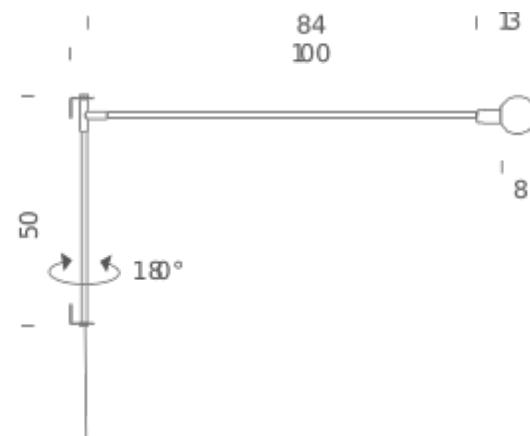

MINI POTENCE PIVOTANTE

Charlotte Perriand

Embossed wall lamp inspired by the boom of sailboats. In aluminum and metal painted matt black, also available in the MINI version with reduced dimensions.

The original version is equipped with the E27 Globo bulb, while the MINI version is available with a G9 socket and an opal sandblasted glass diffuser. The arm fixed to the wall rotates on the horizontal axis, describing an angle of almost 180 °.

Power cord supplied with plug and dimmer.

LED/HALO

LAMPING

Source	halopin G9 QT-14
Total power	4W
Emission	diffused
Switching	dimmable
Tension	230V
Color temperature	2700K
Luminous flux	400lm (source luminous flux)
Materials	steel + aluminium
Notes	orientable, switch on cable, LED dimmable bulb included, max power allowed 25W HALO bulb, cover for direct wall electrical installation (no plug) on accessory, dimmable (only with direct wall electrical installation), cable length 2,5m
Accessories	Wall electrical installation cover, black
Net lamp weight	1 kg

Codes

POM HNW 31

Structure

black

PACKAGE

Package 01

Dimension: 101x20x12 cm / Gross weight: 2 kg

Certificazioni