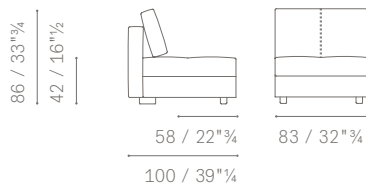

LARGE ARMCHAIRS PLUS

DIVANI 2 POSTI LARGE

LARGE 2-SEATER SOFAS

DIVANI 2 POSTI LARGE PLUS

LARGE 2-SEATER SOFAS PLUS

DIVANI 3 POSTI

3 SEATER SOFAS

CHAISE LONGUE

CHAISE LONGUE

CHAISE LONGUE PLUS

CHAISES LONGUE PLUS

PENISOLE

FREESTANDING MODULES

5507122

Rectangular cushions

Square cushions