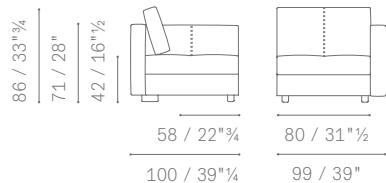

5507122

Rectangular cushions