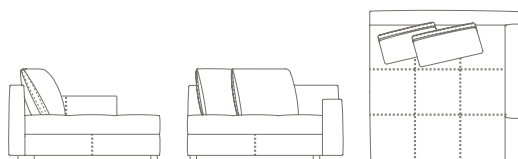

Square cushions

5507121

Rectangular cushions

Square cushions

MODULI E DIVANI ANGOLARI / CORNER MODULES AND SOFAS

PENISOLA
FREESTANDING MODULE
ANGOLO 90°
CORNER 90°

5507521

Rectangular cushions