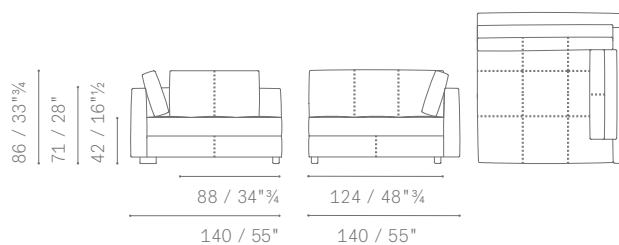

Square cushions

5507121

Rectangular cushions

Square cushions

MODULI E DIVANI ANGOLARI / CORNER MODULES AND SOFAS

PENISOLA
FREESTANDING MODULE
ANGOLO 90°
CORNER 90°

5507521

Rectangular cushions