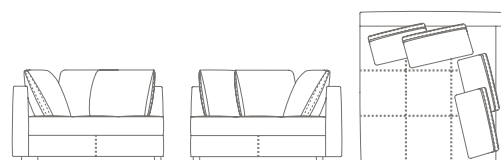

Square cushions