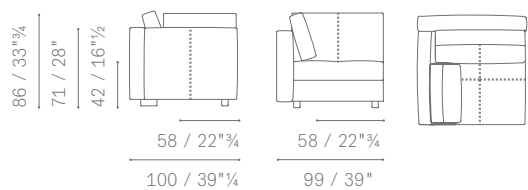

MODULI E DIVANI ANGOLARI / CORNER MODULES AND SOFAS

5507522

Rectangular cushions

Square cushions