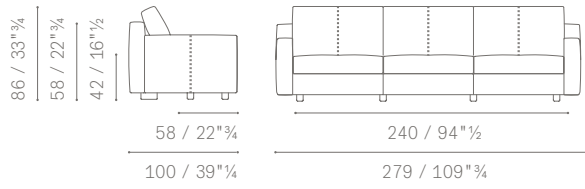

Square cushions

5507311

Rectangular cushions

Square cushions

DIVANI SIMMETRICI E ASIMMETRICI / SYMMETRICAL AND ASYMMETRICAL SOFAS

5507311
Rectangular cushions

Square cushions

5507311
Rectangular cushions