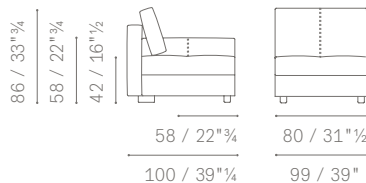

5507122

Rectangular cushions