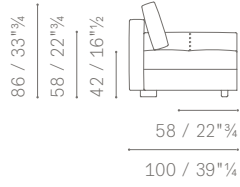

MODULI COMPONENTI E TERMINALI / SECTIONAL MODULES AND SOFAS

5507122

Rectangular cushions