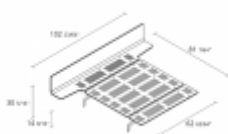

Dimension

Year warranty: 10 years
Recyclable

2D file

3D file

3D file

Finishes

aluminium

wood

matt lacquer