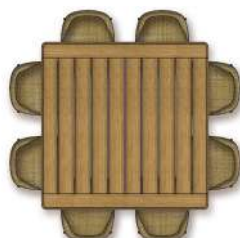

KOBO OUTDOOR | *PATRICK NORGUET* | 2023

Piano

in legno massello di iroko a doghe nelle finiture naturale, tinto grigio, tinto marrone, laccato bianco.

Gambe

in legno massello di iroko tornito nelle finiture naturale, tinto grigio, tinto marrone, laccato bianco.
Tiranti interni in acciaio.

Piedi

in zama pressofusa nelle finiture spazzolato opaco, brunito.
Appoggio a terra su puntali in materiale termoplastico.

Top

in solid iroko slats, natural finish, stained grey, stained brown, or lacquered white finish.

Legs

in solid iroko, natural finish, stained grey, stained brown, or lacquered white finish.
Internal steel supports.

Feet

in die-cast Zama, with matt brushed or burnished finish.
Feet rest on tips made of thermoplastic material.

2B2L0

Accomodate up to 4 chairs

2B2L2

Accomodate up to 8 chairs

2B2L5

Accomodate up to 6 chairs

2B2L6

Accomodate up to 8 chairs