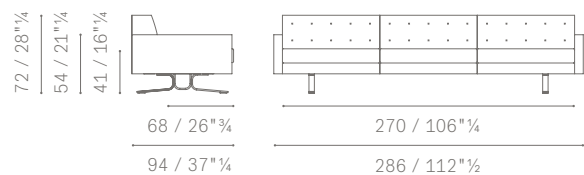

ACCESSORI E COMPLEMENTI

Cuscini opzionali. In piuma d'oca e ovatta poliestere, disponibili in tre versioni: quadrato, rettangolare o cilindrico.

Rivestimento cuscini opzionali. In Pelle Frau® o in tessuto:

- Color System Frau® (SC)
- Heritage
- Nest
- Soul
- Century
- Fabric A
- Fabric B
- C.O.M.

Per verificare i tessuti disponibili si prega di consultare la tabella dedicata "Schema abbinamento prodotti-tessuti".

C.O.M. (Fabric/Mt. plain - Fabric/Mt. repeat)

Cuscino quadrato: 0.60mt – 0.72mt

Cuscino rettangolare: 0.84mt – 1.00mt

Cuscino cilindrico: 0.70mt – 0.82mt

Sfoderabilità. Prevista solo per i tessuti.

Dettagli estetici. Nella versione in pelle un delicato motivo a X è realizzato a mano con cuciture a contrasto e arricchisce il rivestimento dello schienale e del cuscino seduta. Nella versione in tessuto vengono realizzate delle impunture con filo abbinato.

TAVOLINO

Struttura. In MDF con impiallacciatura in Noce Canaletto (29). Disponibile in due dimensioni: 85×65 oppure 65×65.

Piedi. N. 4 ruote piroettanti in materiale plastico.

ACCESSORIES AND FURNISHING UNITS

Optional cushions. In goose down and polyester wadding, available in three versions: square, rectangular or cylindrical.

Optional cushions upholstery. In Pelle Frau® leather or in fabric:

- Color System Frau® (SC)
- Heritage
- Nest
- Soul
- Century
- Fabric A
- Fabric B
- C.O.M.

To verify the available fabrics please consult the dedicated table "Combination models-fabrics pattern".

C.O.M. (Fabric/Mt. plain - Fabric/Mt. repeat)

Square cushion: 0.60mt – 0.72mt

Rectangular cushion: 0.84mt – 1.00mt

Cylindrical cushion: 0.70mt – 0.82mt

Removability. Only for fabrics.