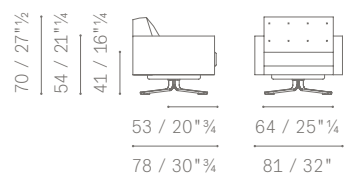

TAVOLINO

Struttura. In MDF con impiallacciatura in Noce Canaletto (29). Disponibile in due dimensioni: 85×65 oppure 65×65.

Piedi. N. 4 ruote piroettanti in materiale plastico.

ACCESSORIES AND FURNISHING UNITS

Optional cushions. In goose down and polyester wadding, available in three versions: square, rectangular or cylindrical.

Optional cushions upholstery. In Pelle Frau® leather or in fabric:

- Color System Frau® (SC)
- Heritage
- Nest
- Soul
- Century
- Fabric A
- Fabric B
- C.O.M.

To verify the available fabrics please consult the dedicated table "Combination models-fabrics pattern".

C.O.M. (Fabric/Mt. plain - Fabric/Mt. repeat)

Square cushion: 0.60mt – 0.72mt

Rectangular cushion: 0.84mt – 1.00mt

Cylindrical cushion: 0.70mt – 0.82mt

Removability. Only for fabrics.

Aesthetic details. In the leather versions, a delicate hand-stitched X motif offers a colour contrast enriching the upholstery of the backrest and seat cushion. The upholstery in fabrics is characterized by topstitching with matching yarn.

SIDE TABLE

Structure. Made of MDF in a Canaletto walnut (29) veneer. Available in two dimensions: 85×65 or 65×65.

Feet. 4 swivel plastics castors.

MODULI COMPONENTI E TERMINALI / SECTIONAL MODULES AND SOFAS

5363111