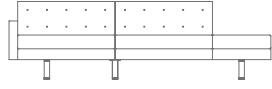

SIDE TABLE

Structure. Made of MDF in a Canaletto walnut (29) veneer. Available in two dimensions: 85×65 or 65×65.

Feet. 4 swivel plastics castors.

MODULI COMPONENTI E TERMINALI / SECTIONAL MODULES AND SOFAS

5363111

5363211

5363311

5363511

MODULI COMPONENTI E TERMINALI / SECTIONAL MODULES AND SOFAS

5363214

72 / 28"
54 / 21"
41 / 16"

68 / 26"³/₄94 / 37"¹/₄234 / 92"¹/₄242 / 95"¹/₄

5363314

72 / 28"
54 / 21"
41 / 16"

68 / 26"³/₄94 / 37"¹/₄324 / 127"¹/₂332 / 130"¹/₂

5363121

72 / 28"
41 / 16"

68 / 26"³/₄

94 / 37"

90 / 35"¹/₂