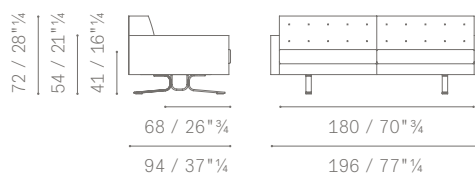

ACCESSORI E COMPLEMENTI

Cuscini opzionali. In piuma d'oca e ovatta poliestere, disponibili in tre versioni: quadrato, rettangolare o cilindrico.

Rivestimento cuscini opzionali. In Pelle Frau® o in tessuto:

- Color System Frau® (SC)
- Heritage
- Nest
- Soul
- Century
- Fabric A
- Fabric B
- C.O.M.

Per verificare i tessuti disponibili si prega di consultare la tabella dedicata "Schema abbinamento prodotti-tessuti".

C.O.M. (Fabric/Mt. plain - Fabric/Mt. repeat)

Cuscino quadrato: 0.60mt – 0.72mt

Cuscino rettangolare: 0.84mt – 1.00mt

Cuscino cilindrico: 0.70mt – 0.82mt

Sfoderabilità. Prevista solo per i tessuti.

Dettagli estetici. Nella versione in pelle un delicato motivo a X è realizzato a mano con cuciture a contrasto e arricchisce il rivestimento dello schienale e del cuscino seduta. Nella versione in tessuto vengono realizzate delle impunture con filo abbinato.

TAVOLINO

Struttura. In MDF con impiallacciatura in Noce Canaletto (29). Disponibile in due dimensioni: 85×65 oppure 65×65.

Piedi. N. 4 ruote piroettanti in materiale plastico.

ACCESSORIES AND FURNISHING UNITS

Optional cushions. In goose down and polyester wadding, available in three versions: square, rectangular or cylindrical.

Optional cushions upholstery. In Pelle Frau® leather or in fabric:

- Color System Frau® (SC)
- Heritage
- Nest
- Soul
- Century
- Fabric A
- Fabric B
- C.O.M.

To verify the available fabrics please consult the dedicated table "Combination models-fabrics pattern".

C.O.M. (Fabric/Mt. plain - Fabric/Mt. repeat)

Square cushion: 0.60mt – 0.72mt

Rectangular cushion: 0.84mt – 1.00mt

Cylindrical cushion: 0.70mt – 0.82mt

Removability. Only for fabrics.