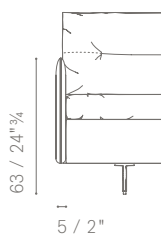

BRACCIOLI E TERMINALI DISPONIBILI / AVAILABLE ARMRESTS

È POSSIBILE REALIZZARE CONFIGURAZIONI SIMMETRICHE E ASIMMETRICHE UTILIZZANDO 4 BRACCIOLI DIFFERENTI

IT IS POSSIBLE TO CREATE SYMMETRICAL OR ASYMMETRICAL COMPOSITIONS USING 4 DIFFERENT ARMRESTS.

HIGH ARM