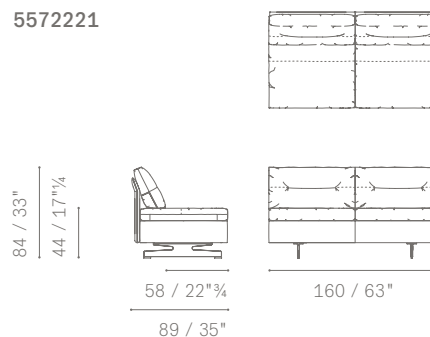

DIVANI CON PANCA / SOFAS WITH BENCH

5572217

5572215

5572215

5572215

5572287

MODULI COMPONIBILI E TERMINALI / SECTIONAL MODULES AND SOFAS

POLTRONE SENZA BRACCIOLI CON PANCA
ARMLESS ARMCHAIRS WITH BENCH
DIVANI 2 POSTI / 2 SEATER SOFAS
DIVANI 2 POSTI LARGE
LARGE 2 SEATER SOFAS
DIVANI 3 POSTI / 3 SEATER SOFAS
DIVANI 3 POSTI LARGE
LARGE 3 SEATER SOFAS
CHAISE LONGUE / CHAISE LONGUE
CHAISE LONGUE LARGE / LARGE CHAISE LONGUE

5572121

5572122

5572221