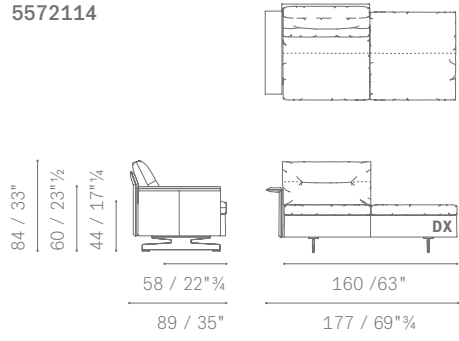

DIVANI CON PANCA / SOFAS WITH BENCH

5572114