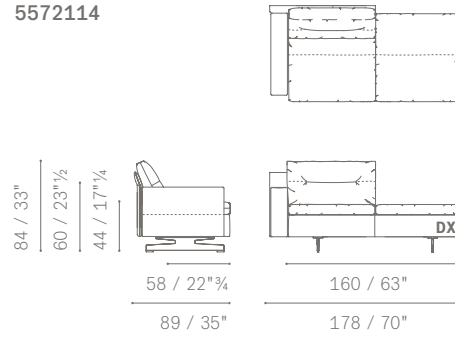

DIVANI CON PANCA / SOFAS WITH BENCH

5572114

5572114

5572116

5572115

5572115

5572115

5572186

5572214

5572214

5572214