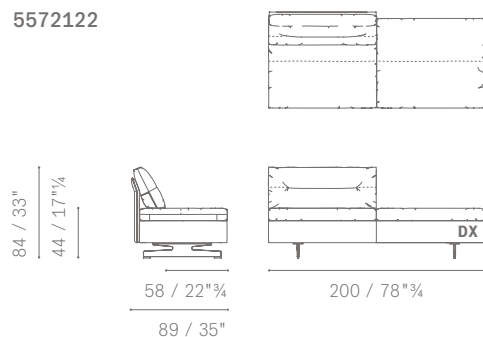

DIVANI CON PANCA / SOFAS WITH BENCH

5572217

5572215

5572215

5572215

5572287

MODULI COMPONIBILI E TERMINALI / SECTIONAL MODULES AND SOFAS

POLTRONE SENZA BRACCIOLI CON PANCA
ARMLESS ARMCHAIRS WITH BENCH
DIVANI 2 POSTI / 2 SEATER SOFAS
DIVANI 2 POSTI LARGE
LARGE 2 SEATER SOFAS
DIVANI 3 POSTI / 3 SEATER SOFAS
DIVANI 3 POSTI LARGE
LARGE 3 SEATER SOFAS
CHAISE LONGUE / CHAISE LONGUE
CHAISE LONGUE LARGE / LARGE CHAISE LONGUE

5572121

5572122

5572221