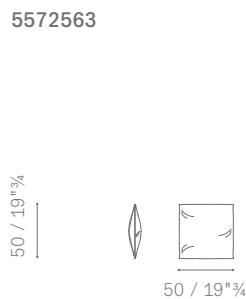

MODULI E DIVANI ANGOLARI / CORNER MODULES AND SOFAS

5572371

5572371

5572376

ACCESSORI / OPTIONALS

POGGIATESTA CM 80
HEADREST CM 80
POGGIATESTA LARGE CM 100
LARGE HEADREST CM 100
CUSCINO BRACCIOLO
ARMCHAIR CUSHION
PIANO SOVRABRACCIOLO
ARMCHAIR COVER TOP

5572596

5572597

5572563

5572407