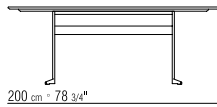

14XK7

14XK8

14XL3

14XL5

14XL0

14XL2