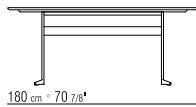

14XK7

14XK8

14XL3

14XL5

14XL0

14XL2