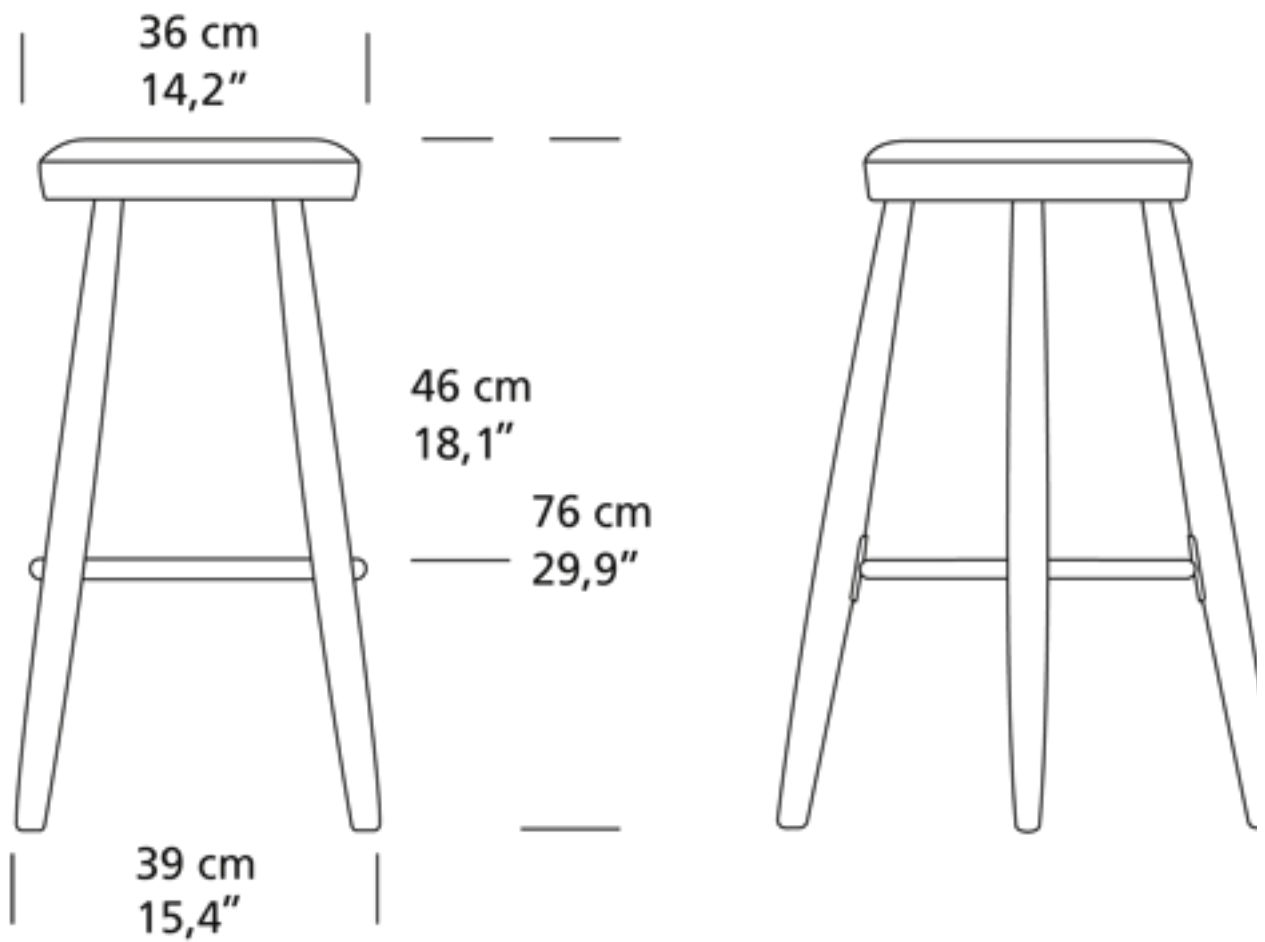

VARIANTS CHOICES AND DIMENSIONS