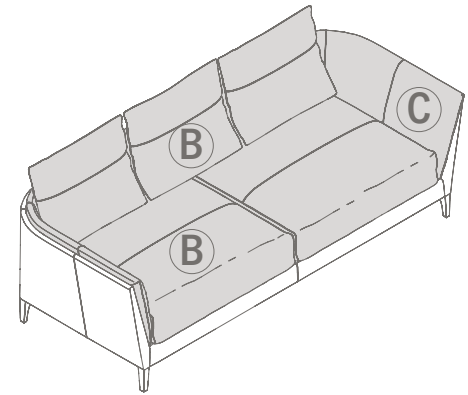

Ⓑ PELLE FRAU® - FABRIC - C.O.M.

Cuscini seduta e schienale
Seat and backrest cushions

Ⓒ PELLE FRAU® - FABRIC - C.O.M.

Superficie interna e braccioli
Internal surface and armrests