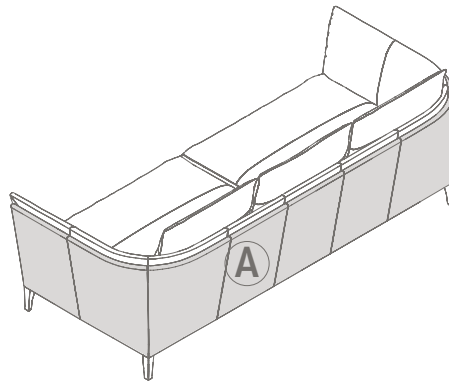

Ⓑ PELLE FRAU® - FABRIC - C.O.M.

Cuscini seduta e schienale
Seat and backrest cushions

Ⓒ PELLE FRAU® - FABRIC - C.O.M.

Superficie interna e braccioli
Internal surface and armrests