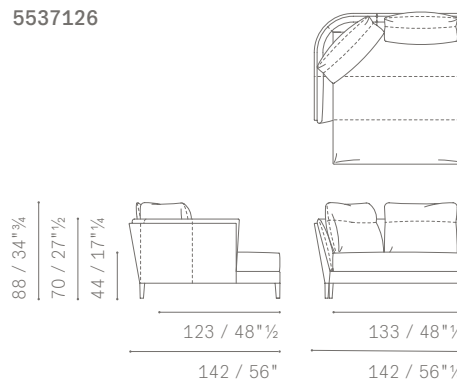

MODULI E DIVANI ANGOLARI / CORNER MODULES AND SOFAS

POLTRONA
ARMCHAIR
DIVANI 2 POSTI
2 SEATER SOFAS
DIVANI 2 POSTI LARGE
LARGE 2-SEATER SOFAS
DIVANI 3 POSTI
3 SEATER SOFAS

5537126