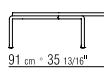

All of the components used in manufacturing the Alcamo coffee/side tables can be recycled.

2A8K0

2A8K2

2A8K6