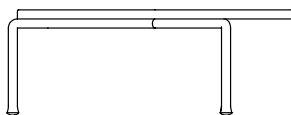

ALCAMO | ANTONIO CITTERIO | 2022

Struttura

in alluminio verniciato a forno con polveri epossidiche nei colori bianco 100, rosso vino 405, verde kaki 705, brunito, grigio; o nella finitura laccato gofrato nei colori bianco 300, sabbia 310, mattone 320, verde salvia 330, terracotta 325, verde foresta 335, carbone 350

Piano

lastra tornita di alluminio verniciato a forno con polveri epossidiche nello stesso colore della struttura

Piedi

appoggio a terra su puntali in materiale termoplastico

Cover

in materiale impermeabile, la cover è a richiesta con supplemento di prezzo

Structure

in aluminum, epoxy powder-coat finish in colors: white 100, wine red 405, khaki green 705, burnished, grey; or, in embossed lacquered finish in white 300, sand 310, brick 320, sage green 330, terracotta 325, forest green 335, charcoal 350

Top

turned aluminum sheet, epoxy powder-coat finish in the same color as the structure

Feet

rest on tips made of thermoplastic material

Cover

in waterproof material; cover is upon request, with upcharge.

➤ I tavolini Alcamo non necessitano di alcuna copertura a protezione degli agenti atmosferici, benché sia comunque consigliato l'utilizzo delle apposite fodere per meglio preservare lo stato originale degli arredi.

Tutti i componenti utilizzati per la realizzazione dei tavolini Alcamo possono essere riciclati.

The Alcamo coffee/side tables do not require any protective covering from the weather, although it is recommended that their respective covers be used to best maintain their original condition.

All of the components used in manufacturing the Alcamo coffee/side tables can be recycled.