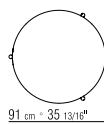

All of the components used in manufacturing the Alcamo coffee/side tables can be recycled.

2A8K0

2A8K2

2A8K6