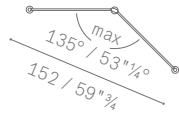

5662870

5662871

5662872

5662873

5662874

5662875