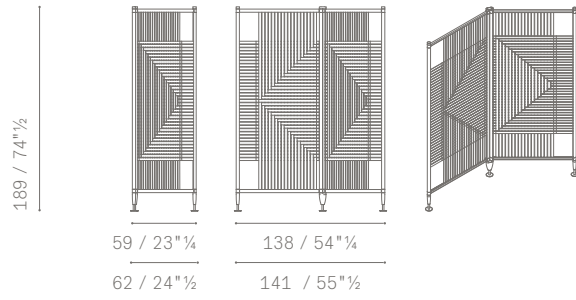

5662870

5662871

5662872

5662873

5662874

5662875