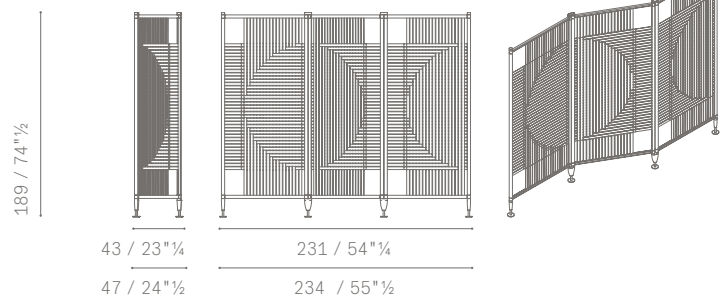

Upholstery. In Pelle Frau® ColorSphere®.

The woven bands are hooked to the metal tubes and are available in the pre-established colour combinations.

The first colour is the vertical band, the second colour the horizontal band.

5662870

5662871

5662872

5662873

5662874

5662875

Round pattern

Square pattern