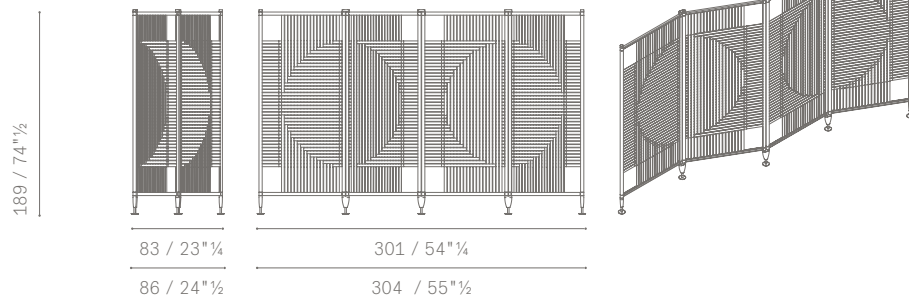

Upholstery. In Pelle Frau® ColorSphere®.

The woven bands are hooked to the metal tubes and are available in the pre-established colour combinations.

The first colour is the vertical band, the second colour the horizontal band.

5662870

5662871

5662872

5662873

5662874

5662875

Round pattern

Square pattern