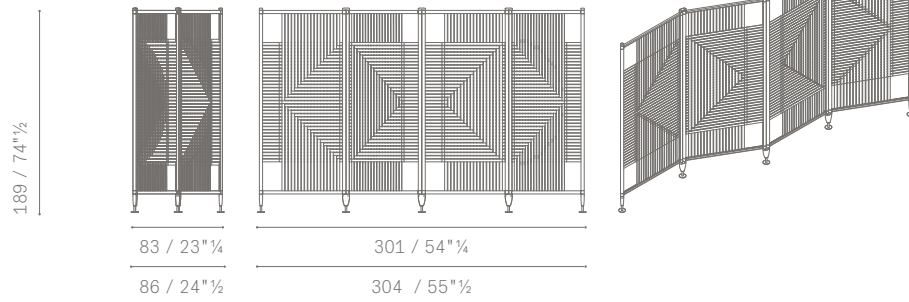

5662872

5662873