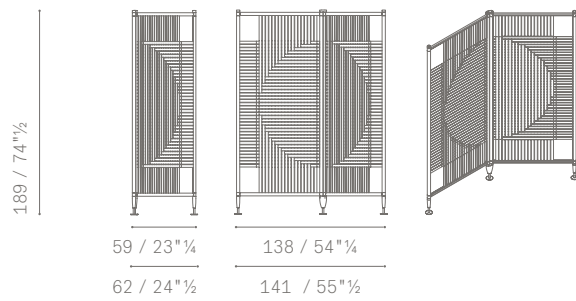

Upholstery. In Pelle Frau® ColorSphere®.

The woven bands are hooked to the metal tubes and are available in the pre-established colour combinations.

The first colour is the vertical band, the second colour the horizontal band.

5662870

5662871

5662872

5662873

5662874

5662875

Round pattern

Square pattern