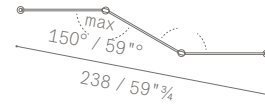

5662870

5662871

5662872

5662873

5662874

5662875