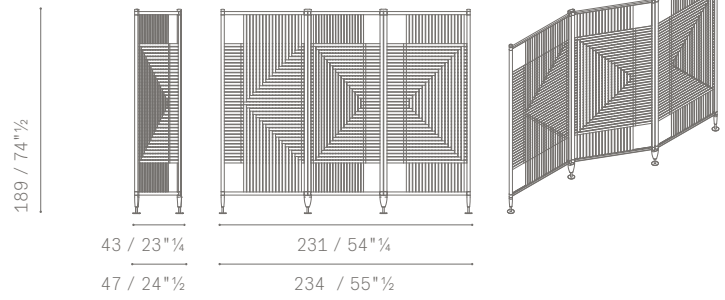

5662870

5662871

5662872

5662873

5662874

5662875