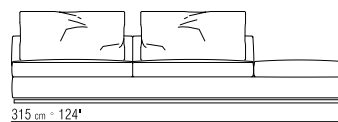

27037

27070

27074

27071

27050

27052

27098

27099