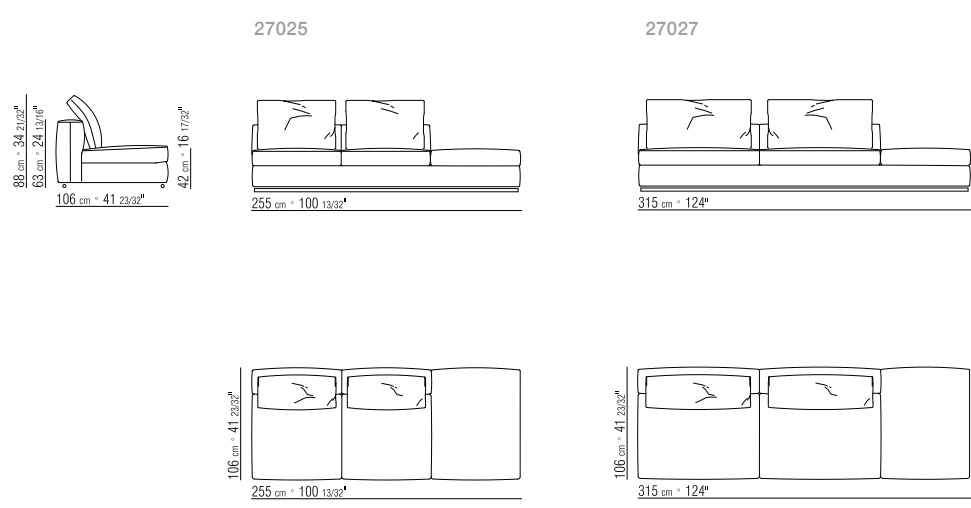

TYPES SOFAS/SECTIONAL SOFAS/OTTOMANS **PRODUCT** SOFA - SECTIONAL SOFA - OTTOMAN **STRUCTURE** IN SOLID WOOD WITH POLYURETHANE FOAM PADDING, COVERED WITH A PROTECTIVE LAMINATED FABRIC **SEAT CUSHIONS** IN POLYESTER FIBER WITH INSERT IN SINGLE-DENSITY CRUSHPROOF MATERIAL **BACKREST/ARMREST** IN METAL WITH MOLDED POLYURETHANE AND DACRON PADDING, COVERED WITH A PROTECTIVE LAMINATED FABRIC **BACKREST CUSHIONS** IN STERILIZED GOOSE DOWN (ASSOPIUMA CERTIFIED, GOLD LABEL) **OPTIONAL CUSHIONS** IN STERILIZED GOOSE DOWN (ASSOPIUMA CERTIFIED, GOLD LABEL); UPON REQUEST, WITH UPCHARGE **BASE** IN SILVER-GREY COLOR EPOXY POWDER-COATED METAL. **FEET REST ON TIPS** MADE OF THERMOPLASTIC MATERIAL **UPHOLSTERY** IS REMOVABLE IN BOTH THE FABRIC AND LEATHER VERSIONS