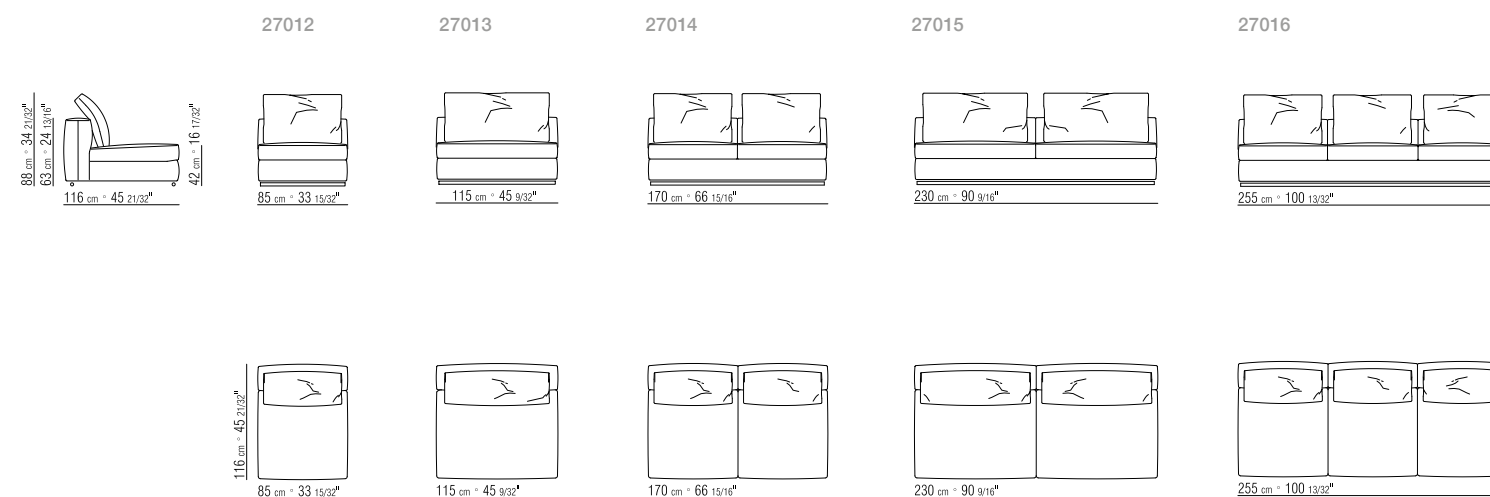

TYPES SOFAS/SECTIONAL SOFAS/OTTOMANS **PRODUCT** SOFA - SECTIONAL SOFA - OTTOMAN **STRUCTURE** IN SOLID WOOD WITH POLYURETHANE FOAM PADDING, COVERED WITH A PROTECTIVE LAMINATED FABRIC **SEAT CUSHIONS** IN POLYESTER FIBER WITH INSERT IN SINGLE-DENSITY CRUSHPROOF MATERIAL **BACKREST/ARMREST** IN METAL WITH MOLDED POLYURETHANE AND DACRON PADDING, COVERED WITH A PROTECTIVE LAMINATED FABRIC **BACKREST CUSHIONS** IN STERILIZED GOOSE DOWN (ASSOPIUMA CERTIFIED, GOLD LABEL) **OPTIONAL CUSHIONS** IN STERILIZED GOOSE DOWN (ASSOPIUMA CERTIFIED, GOLD LABEL); UPON REQUEST, WITH UPCHARGE **BASE** IN SILVER-GREY COLOR EPOXY POWDER-COATED METAL. **FEET REST ON TIPS** MADE OF THERMOPLASTIC MATERIAL **UPHOLSTERY** IS REMOVABLE IN BOTH THE FABRIC AND LEATHER VERSIONS