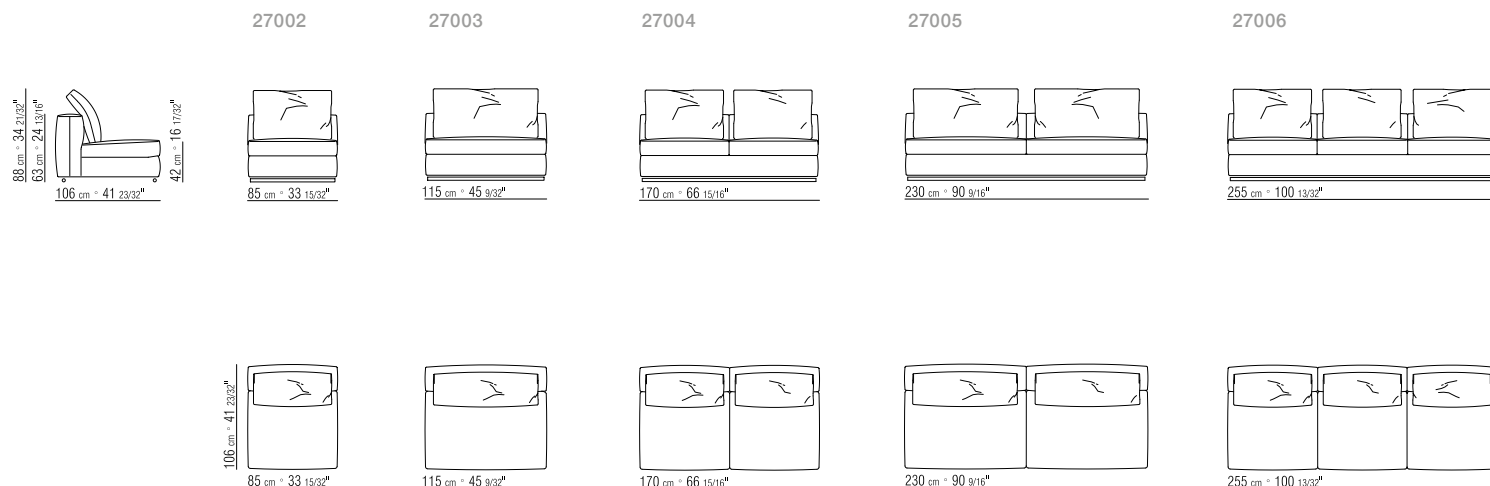

TYPES SOFAS/SECTIONAL SOFAS/OTTOMANS **PRODUCT** SOFA - SECTIONAL SOFA - OTTOMAN **STRUCTURE** IN SOLID WOOD WITH POLYURETHANE FOAM PADDING, COVERED WITH A PROTECTIVE LAMINATED FABRIC **SEAT CUSHIONS** IN POLYESTER FIBER WITH INSERT IN SINGLE-DENSITY CRUSHPROOF MATERIAL **BACKREST/ARMREST** IN METAL WITH MOLDED POLYURETHANE AND DACRON PADDING, COVERED WITH A PROTECTIVE LAMINATED FABRIC **BACKREST CUSHIONS** IN STERILIZED GOOSE DOWN (ASSOPIUMA CERTIFIED, GOLD LABEL) **OPTIONAL CUSHIONS** IN STERILIZED GOOSE DOWN (ASSOPIUMA CERTIFIED, GOLD LABEL); UPON REQUEST, WITH UPCHARGE **BASE** IN SILVER-GREY COLOR EPOXY POWDER-COATED METAL. **FEET REST ON TIPS** MADE OF THERMOPLASTIC MATERIAL **UPHOLSTERY** IS REMOVABLE IN BOTH THE FABRIC AND LEATHER VERSIONS