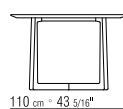

COD 20183

COD 20180

COD 20181