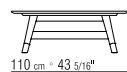

Feet

in cast aluminum in these finishes: satin, chrome, burnished, black chrome, glossy anthracite.

Feet rest on tips made of thermoplastic material

2A264/2A274

2A265/2A275

2A266/2A276