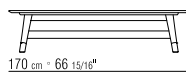

Feet

in cast aluminum in these finishes: satin, chrome, burnished, black chrome, glossy anthracite.

Feet rest on tips made of thermoplastic material

2A264/2A274

2A265/2A275

2A266/2A276