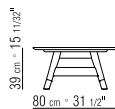

Feet

in cast aluminum in these finishes: satin, chrome, burnished, black chrome, glossy anthracite.

Feet rest on tips made of thermoplastic material

2A264/2A274

2A265/2A275

2A266/2A276