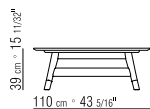

Feet

in cast aluminum in these finishes: satin, chrome, burnished, black chrome, glossy anthracite.

Feet rest on tips made of thermoplastic material

2A264/2A274

2A265/2A275

2A266/2A276