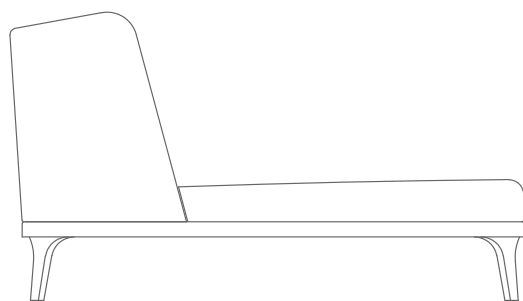

DRAGONFLY | ROBERTO LAZZERONI | 2007 | 2008 | 2009

TIPOLOGIE DIVANI/DIVANI componibili/ POUF - POLTRONE/POUF - CHAISELONGUE/DORMEUSE - LETTI **PRODOTTO** CHAISELONGUE **STRUTTURA** IN LEGNO CON IMBOTTITURA IN POLIURETANO E DACRON RIVESTITA IN TESSUTO PROTETTIVO ACCOPPIATO **SEDUTA** IN POLIURETANO E DACRON **BASE** IN LEGNO MASSELLO DI FRASSINO NATURALE, TINTO WENGÉ, TINTO EBANO O TINTO MARRONE **CUSCINETTI** IN PIUMA SU RICHIESTA CON SUPPLEMENTO DI PREZZO **RIVESTIMENTO** IN TESSUTO O PELLE NON SFODERABILI **PROFILO RIVESTIMENTO** LA CONFEZIONE PREVEDE UN PROFILO IN GROS GRAIN CHE PUO' ESSERE REALIZZATO IN TUTTI I COLORI DELLA CARTELLA CAMPIONI. PER RIVESTIMENTO IN PELLE IL PROFILO È REALIZZATO NELLA STESSA PELLE

CATEGORIES SOFAS/SECTIONAL SOFAS/OTTOMAN - ARMCHAIRS/OTTOMANS - CHAISE LONGUE/DORMEUSE - BEDS **PRODUCT** CHAISE LONGUE **FRAME** IN WOOD WITH POLYURETHANE AND DACRON PADDING COVERED WITH PROTECTIVE FABRIC LINING **SEAT** IN POLYURETHANE AND DACRON **BASE** IN SOLID WOOD ASHWOOD NATURAL, STAINED WENGÉ, STAINED EBONY OR STAINED BROWN **THROW PILLOWS** DOWN-FILLED, WITH UPCHARGE **UPHOLSTERY** NOT REMOVABLE FABRIC OR LEATHER COVERS **UPHOLSTERY PIPING** WITH FABRIC COVERS THE PIPING COMES IN GROS GRAIN, AVAILABLE IN ALL THE COLORS ON THE SAMPLE BOARD. WITH LEATHER COVERS THE PIPING COMES ALWAYS IN THE SAME LEATHER