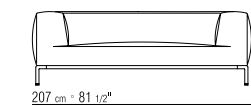

2A9B3

2A9B5

2A9B7

2A9B7