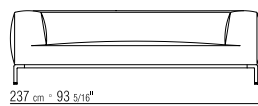

2A9B3

2A9B5

2A9B7

2A9B7