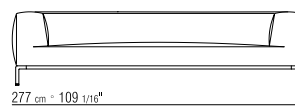

2A9B3

2A9B5

2A9B7

2A9B7