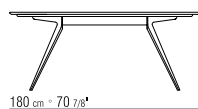

ARTICOLI 23880-23881-23882 NON DISPONIBILI NELLA VERSIONE MARMO TAVOLI CON PIANO IN LEGNO H.73 CM, CON PIANO IN MARMO H.74 CM

**CATEGORIES TABLES - SMALL TABLES** **PRODUCT** TABLE **FRAME** IN METAL SATINED, CHROMED, BURNISHED, CHAMPAGNE, BLACK CHROMED, WHITE 100, BLACK 900. RESTS ON PADS MADE OF THERMOPLASTIC MATERIAL **TOP** IN WOOD CANALETTO WALNUT, CANALETTO WALNUT EXTRA, CANALETTO WALNUT STAINED COFFEE. ASHWOOD NATURAL, STAINED TEAK, STAINED EBONY, STAINED WENGE, STAINED CHERRY, STAINED WALNUT, STAINED COFFEE, STAINED BROWN, OR LACQUERED WHITE, BLACK, GREY-GREEN, LILAC, MOCHA, SALMON PINK, DOVE GREY, PINE GREEN. ALSO AVAILABLE WITH MARBLE GLOSSY WHITE CARRARA, GLOSSY BLACK MARQUINIA, GLOSSY CALACATTA ORO, MAT CALACATTA ORO, GLOSSY EMPERADOR, MAT EMPERADOR

ART. 23880-23881-23882 NOT AVAILABLE WITH MARBLE TABLES WITH WOOD TOP H.73 CM, WITH MARBLE TOP H.74 CM

COD 23880

COD 23881

COD 23882

COD 23883

COD 23883

COD 23885

COD 23886