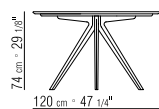

ARTICOLI 23880-23881-23882 NON DISPONIBILI NELLA VERSIONE MARMO TAVOLI CON PIANO IN LEGNO H.73 CM, CON PIANO IN MARMO H.74 CM

**CATEGORIES TABLES - SMALL TABLES** **PRODUCT** TABLE **FRAME** IN METAL SATINED, CHROMED, BURNISHED, CHAMPAGNE, BLACK CHROMED, WHITE 100, BLACK 900. RESTS ON PADS MADE OF THERMOPLASTIC MATERIAL **TOP** IN WOOD CANALETTO WALNUT, CANALETTO WALNUT EXTRA, CANALETTO WALNUT STAINED COFFEE. ASHWOOD NATURAL, STAINED TEAK, STAINED EBONY, STAINED WENGE, STAINED CHERRY, STAINED WALNUT, STAINED COFFEE, STAINED BROWN, OR LACQUERED WHITE, BLACK, GREY-GREEN, LILAC, MOCHA, SALMON PINK, DOVE GREY, PINE GREEN. ALSO AVAILABLE WITH MARBLE GLOSSY WHITE CARRARA, GLOSSY BLACK MARQUINIA, GLOSSY CALACATTA ORO, MAT CALACATTA ORO, GLOSSY EMPERADOR, MAT EMPERADOR

ART. 23880-23881-23882 NOT AVAILABLE WITH MARBLE TABLES WITH WOOD TOP H.73 CM, WITH MARBLE TOP H.74 CM

COD 23880

COD 23881

COD 23882

COD 23883

COD 23883

COD 23885

COD 23886