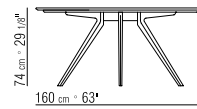

ARTICOLI 23880-23881-23882 NON DISPONIBILI NELLA VERSIONE MARMO TAVOLI CON PIANO IN LEGNO H.73 CM, CON PIANO IN MARMO H.74 CM

**CATEGORIES TABLES - SMALL TABLES** **PRODUCT** TABLE **FRAME** IN METAL SATINED, CHROMED, BURNISHED, CHAMPAGNE, BLACK CHROMED, WHITE 100, BLACK 900. RESTS ON PADS MADE OF THERMOPLASTIC MATERIAL **TOP** IN WOOD CANALETTO WALNUT, CANALETTO WALNUT EXTRA, CANALETTO WALNUT STAINED COFFEE. ASHWOOD NATURAL, STAINED TEAK, STAINED EBONY, STAINED WENGE, STAINED CHERRY, STAINED WALNUT, STAINED COFFEE, STAINED BROWN, OR LACQUERED WHITE, BLACK, GREY-GREEN, LILAC, MOCHA, SALMON PINK, DOVE GREY, PINE GREEN. ALSO AVAILABLE WITH MARBLE GLOSSY WHITE CARRARA, GLOSSY BLACK MARQUINIA, GLOSSY CALACATTA ORO, MAT CALACATTA ORO, GLOSSY EMPERADOR, MAT EMPERADOR

ART. 23880-23881-23882 NOT AVAILABLE WITH MARBLE TABLES WITH WOOD TOP H.73 CM, WITH MARBLE TOP H.74 CM

COD 23880

COD 23881

COD 23882

COD 23883

COD 23883

COD 23885

COD 23886