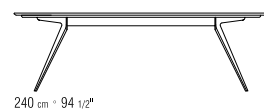

ARTICOLI 23880-23881-23882 NON DISPONIBILI NELLA VERSIONE MARMO TAVOLI CON PIANO IN LEGNO H.73 CM, CON PIANO IN MARMO H.74 CM

**CATEGORIES TABLES - SMALL TABLES** **PRODUCT** TABLE **FRAME** IN METAL SATINED, CHROMED, BURNISHED, CHAMPAGNE, BLACK CHROMED, WHITE 100, BLACK 900. RESTS ON PADS MADE OF THERMOPLASTIC MATERIAL **TOP** IN WOOD CANALETTO WALNUT, CANALETTO WALNUT EXTRA, CANALETTO WALNUT STAINED COFFEE. ASHWOOD NATURAL, STAINED TEAK, STAINED EBONY, STAINED WENGE, STAINED CHERRY, STAINED WALNUT, STAINED COFFEE, STAINED BROWN, OR LACQUERED WHITE, BLACK, GREY-GREEN, LILAC, MOCHA, SALMON PINK, DOVE GREY, PINE GREEN. ALSO AVAILABLE WITH MARBLE GLOSSY WHITE CARRARA, GLOSSY BLACK MARQUINIA, GLOSSY CALACATTA ORO, MAT CALACATTA ORO, GLOSSY EMPERADOR, MAT EMPERADOR

ART. 23880-23881-23882 NOT AVAILABLE WITH MARBLE TABLES WITH WOOD TOP H.73 CM, WITH MARBLE TOP H.74 CM

COD 23880

COD 23881

COD 23882

COD 23883

COD 23883

COD 23885

COD 23886