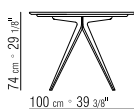

ARTICOLI 23880-23881-23882 NON DISPONIBILI NELLA VERSIONE MARMO TAVOLI CON PIANO IN LEGNO H.73 CM, CON PIANO IN MARMO H.74 CM

**CATEGORIES TABLES - SMALL TABLES** **PRODUCT** TABLE **FRAME** IN METAL SATINED, CHROMED, BURNISHED, CHAMPAGNE, BLACK CHROMED, WHITE 100, BLACK 900. RESTS ON PADS MADE OF THERMOPLASTIC MATERIAL **TOP** IN WOOD CANALETTO WALNUT, CANALETTO WALNUT EXTRA, CANALETTO WALNUT STAINED COFFEE. ASHWOOD NATURAL, STAINED TEAK, STAINED EBONY, STAINED WENGE, STAINED CHERRY, STAINED WALNUT, STAINED COFFEE, STAINED BROWN, OR LACQUERED WHITE, BLACK, GREY-GREEN, LILAC, MOCHA, SALMON PINK, DOVE GREY, PINE GREEN. ALSO AVAILABLE WITH MARBLE GLOSSY WHITE CARRARA, GLOSSY BLACK MARQUINIA, GLOSSY CALACATTA ORO, MAT CALACATTA ORO, GLOSSY EMPERADOR, MAT EMPERADOR

ART. 23880-23881-23882 NOT AVAILABLE WITH MARBLE TABLES WITH WOOD TOP H.73 CM, WITH MARBLE TOP H.74 CM

COD 23880

COD 23881

COD 23882

COD 23883

COD 23883

COD 23885

COD 23886