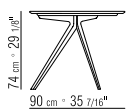

ARTICOLI 23880-23881-23882 NON DISPONIBILI NELLA VERSIONE MARMO TAVOLI CON PIANO IN LEGNO H.73 CM, CON PIANO IN MARMO H.74 CM

**CATEGORIES TABLES - SMALL TABLES** **PRODUCT** TABLE **FRAME** IN METAL SATINED, CHROMED, BURNISHED, CHAMPAGNE, BLACK CHROMED, WHITE 100, BLACK 900. RESTS ON PADS MADE OF THERMOPLASTIC MATERIAL **TOP** IN WOOD CANALETTO WALNUT, CANALETTO WALNUT EXTRA, CANALETTO WALNUT STAINED COFFEE. ASHWOOD NATURAL, STAINED TEAK, STAINED EBONY, STAINED WENGE, STAINED CHERRY, STAINED WALNUT, STAINED COFFEE, STAINED BROWN, OR LACQUERED WHITE, BLACK, GREY-GREEN, LILAC, MOCHA, SALMON PINK, DOVE GREY, PINE GREEN. ALSO AVAILABLE WITH MARBLE GLOSSY WHITE CARRARA, GLOSSY BLACK MARQUINIA, GLOSSY CALACATTA ORO, MAT CALACATTA ORO, GLOSSY EMPERADOR, MAT EMPERADOR

ART. 23880-23881-23882 NOT AVAILABLE WITH MARBLE TABLES WITH WOOD TOP H.73 CM, WITH MARBLE TOP H.74 CM

COD 23880

COD 23881

COD 23882

COD 23883

COD 23883

COD 23885

COD 23886