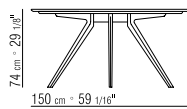

ARTICOLI 23880-23881-23882 NON DISPONIBILI NELLA VERSIONE MARMO TAVOLI CON PIANO IN LEGNO H.73 CM, CON PIANO IN MARMO H.74 CM

**CATEGORIES TABLES - SMALL TABLES** **PRODUCT** TABLE **FRAME** IN METAL SATINED, CHROMED, BURNISHED, CHAMPAGNE, BLACK CHROMED, WHITE 100, BLACK 900. RESTS ON PADS MADE OF THERMOPLASTIC MATERIAL **TOP** IN WOOD CANALETTO WALNUT, CANALETTO WALNUT EXTRA, CANALETTO WALNUT STAINED COFFEE. ASHWOOD NATURAL, STAINED TEAK, STAINED EBONY, STAINED WENGE, STAINED CHERRY, STAINED WALNUT, STAINED COFFEE, STAINED BROWN, OR LACQUERED WHITE, BLACK, GREY-GREEN, LILAC, MOCHA, SALMON PINK, DOVE GREY, PINE GREEN. ALSO AVAILABLE WITH MARBLE GLOSSY WHITE CARRARA, GLOSSY BLACK MARQUINIA, GLOSSY CALACATTA ORO, MAT CALACATTA ORO, GLOSSY EMPERADOR, MAT EMPERADOR

ART. 23880-23881-23882 NOT AVAILABLE WITH MARBLE TABLES WITH WOOD TOP H.73 CM, WITH MARBLE TOP H.74 CM

COD 23880

COD 23881

COD 23882

COD 23883

COD 23883

COD 23885

COD 23886