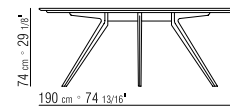

ARTICOLI 23880-23881-23882 NON DISPONIBILI NELLA VERSIONE MARMO TAVOLI CON PIANO IN LEGNO H.73 CM, CON PIANO IN MARMO H.74 CM

**CATEGORIES TABLES - SMALL TABLES** **PRODUCT** TABLE **FRAME** IN METAL SATINED, CHROMED, BURNISHED, CHAMPAGNE, BLACK CHROMED, WHITE 100, BLACK 900. RESTS ON PADS MADE OF THERMOPLASTIC MATERIAL **TOP** IN WOOD CANALETTO WALNUT, CANALETTO WALNUT EXTRA, CANALETTO WALNUT STAINED COFFEE. ASHWOOD NATURAL, STAINED TEAK, STAINED EBONY, STAINED WENGE, STAINED CHERRY, STAINED WALNUT, STAINED COFFEE, STAINED BROWN, OR LACQUERED WHITE, BLACK, GREY-GREEN, LILAC, MOCHA, SALMON PINK, DOVE GREY, PINE GREEN. ALSO AVAILABLE WITH MARBLE GLOSSY WHITE CARRARA, GLOSSY BLACK MARQUINIA, GLOSSY CALACATTA ORO, MAT CALACATTA ORO, GLOSSY EMPERADOR, MAT EMPERADOR

ART. 23880-23881-23882 NOT AVAILABLE WITH MARBLE TABLES WITH WOOD TOP H.73 CM, WITH MARBLE TOP H.74 CM

COD 23880

COD 23881

COD 23882

COD 23883

COD 23883

COD 23885

COD 23886