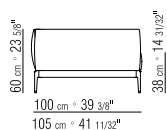

25513

25517

25523

25527

25531