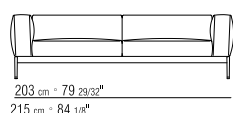

BACKREST CUSHIONS 75X75 CM IN STERILIZED GOOSE DOWN (ASSOPIUMA CERTIFIED, GOLD LABEL) WITH BOLSTER

BACKREST CUSHIONS/OPTIONAL CUSHIONS IN STERILIZED GOOSE DOWN (ASSOPIUMA CERTIFIED, GOLD LABEL) UPON REQUEST, WITH UPCHARGE

FEET IN CAST ALUMINUM WITH SATIN, CHROME, BLACK CHROME, BURNISHED OR CHAMPAGNE FINISH. RESTS ON PADS MADE OF THERMOPLASTIC MATERIAL

UPHOLSTERY IS REMOVABLE IN BOTH THE FABRIC AND LEATHER VERSIONS.

THE OVERALL DIMENSIONS OF THE ARMREST AND BACKREST ARE INDICATIVE

25503

25505

25513

25517

25508

25523

25527

25531