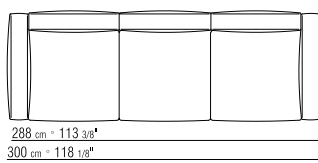

25513

25517

25523

25527

25531