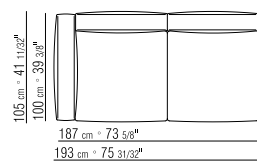

25513

25517

25523

25527

25531