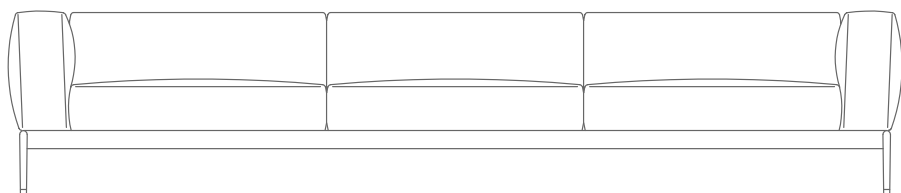

CUSCINI SCHIENALE/CUSCINI OPTIONAL IN PIUMA D'OCA STERILIZZATA (CERTIFICATA ASSOPIUMA, ETICHETTA ORO) A RICHIESTA CON SUPPLEMENTO DI PREZZO

PIEDI IN ALLUMINIO PRESSOFUSO NELLE FINITURE SATINATO, CROMATO, CROMO NERO, BRUNITO, CHAMPAGNE.

APPOGGIO A TERRA SU PUNTALI IN MATERIALE TERMOPLASTICO

RIVESTIMENTO SFODERABILE SIA NELLA VERSIONE IN TESSUTO CHE NELLA VERSIONE IN PELLE.

CATEGORIES SOFAS/SECTIONAL SOFAS/OTTOMANS

PRODUCT SOFA/ SECTIONAL SOFA/OTTOMAN

STRUCTURE IN METAL WITH SOFT TOPPER IN POLYURETHANE FOAM COVERED WITH A PROTECTIVE LAMINATED FABRIC

SEAT CUSHIONS IN STERILIZED GOOSE DOWN (ASSOPIUMA CERTIFIED, GOLD LABEL) WITH INSERT IN CRUSHPROOF, VARIABLE DENSITY MATERIAL

BACKREST/ARMREST IN METAL WITH POLYURETHANE FOAM AND STERILIZED GOOSE DOWN (ASSOPIUMA CERTIFIED, GOLD LABEL) PADDING

BACKREST CUSHIONS 75X75 CM IN STERILIZED GOOSE DOWN (ASSOPIUMA CERTIFIED, GOLD LABEL) WITH BOLSTER

BACKREST CUSHIONS/OPTIONAL CUSHIONS IN STERILIZED GOOSE DOWN (ASSOPIUMA CERTIFIED, GOLD LABEL) UPON REQUEST, WITH UPCHARGE

FEET IN CAST ALUMINUM WITH SATIN, CHROME, BLACK CHROME, BURNISHED OR CHAMPAGNE FINISH. RESTS ON PADS MADE OF THERMOPLASTIC MATERIAL

UPHOLSTERY IS REMOVABLE IN BOTH THE FABRIC AND LEATHER VERSIONS.

THE OVERALL DIMENSIONS OF THE ARMREST AND BACKREST ARE INDICATIVE