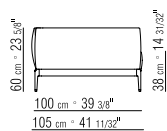

25513

25517

25523

25527

25531