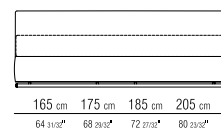

BASE CONTENITORE APRIBILE CON PIANALE A DOGHE | BASE CON PIANALE A DOGHE |
STORAGE BASE WITH PLATFORM FITTED WITH WOODEN SLATS | BASE WITH PLATFORM
FITTED WITH WOODEN SLATS | BED FRAME ONLY FOR ALTERNATIVE BASES
ROST MIT HOLZLATTEN MIT MECHANISMUS FUER BETTKASTEN | ROST MIT HOLZLATTEN |
DAS BETT WIRD OHNE LATTENROST GELIEFERT, DAMIT EIN PASSENDER
FREMDLATTENROST EINGELEGT WERDEN KANN