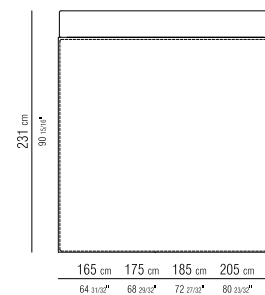

BASE CONTENITORE APRIBILE CON PIANALE A DOGHE | BASE CON PIANALE A DOGHE |
STORAGE BASE WITH PLATFORM FITTED WITH WOODEN SLATS | BASE WITH PLATFORM
FITTED WITH WOODEN SLATS | BED FRAME ONLY FOR ALTERNATIVE BASES
ROST MIT HOLZLATTEN MIT MECHANISMUS FUER BETTKASTEN | ROST MIT HOLZLATTEN |
DAS BETT WIRD OHNE LATTENROST GELIEFERT, DAMIT EIN PASSENDER
FREMDLATTENROST EINGELEGT WERDEN KANN