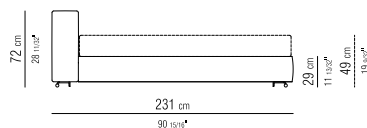

BASE CONTENITORE APRIBILE CON PIANALE A DOGHE | BASE CON PIANALE A DOGHE |
STORAGE BASE WITH PLATFORM FITTED WITH WOODEN SLATS | BASE WITH PLATFORM
FITTED WITH WOODEN SLATS | BED FRAME ONLY FOR ALTERNATIVE BASES
ROST MIT HOLZLATTEN MIT MECHANISMUS FUER BETTKASTEN | ROST MIT HOLZLATTEN |
DAS BETT WIRD OHNE LATTENROST GELIEFERT, DAMIT EIN PASSENDER
FREMDLATTENROST EINGELEGT WERDEN KANN