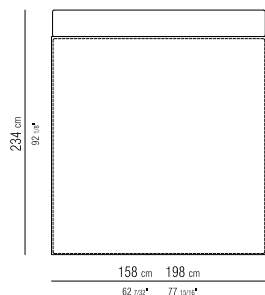

BASE CONTENITORE APRIBILE CON PIANALE A DOGHE | BASE CON PIANALE A DOGHE |
STORAGE BASE WITH PLATFORM FITTED WITH WOODEN SLATS | BASE WITH PLATFORM
FITTED WITH WOODEN SLATS | BED FRAME ONLY FOR ALTERNATIVE BASES
ROST MIT HOLZLATTEN MIT MECHANISMUS FUER BETTKASTEN | ROST MIT HOLZLATTEN |
DAS BETT WIRD OHNE LATTENROST GELIEFERT, DAMIT EIN PASSENDER
FREMDLATTENROST EINGELEGT WERDEN KANN
QUEEN | KING SIZE