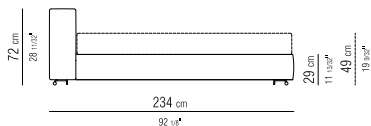

BASE CONTENITORE APRIBILE CON PIANALE A DOGHE | BASE CON PIANALE A DOGHE |
STORAGE BASE WITH PLATFORM FITTED WITH WOODEN SLATS | BASE WITH PLATFORM
FITTED WITH WOODEN SLATS | BED FRAME ONLY FOR ALTERNATIVE BASES
ROST MIT HOLZLATTEN MIT MECHANISMUS FUER BETTKASTEN | ROST MIT HOLZLATTEN |
DAS BETT WIRD OHNE LATTENROST GELIEFERT, DAMIT EIN PASSENDER
FREMDLATTENROST EINGELEGT WERDEN KANN
QUEEN | KING SIZE