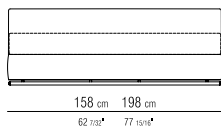

BASE CONTENITORE APRIBILE CON PIANALE A DOGHE | BASE CON PIANALE A DOGHE |
STORAGE BASE WITH PLATFORM FITTED WITH WOODEN SLATS | BASE WITH PLATFORM
FITTED WITH WOODEN SLATS | BED FRAME ONLY FOR ALTERNATIVE BASES
ROST MIT HOLZLATTEN MIT MECHANISMUS FUER BETTKASTEN | ROST MIT HOLZLATTEN |
DAS BETT WIRD OHNE LATTENROST GELIEFERT, DAMIT EIN PASSENDER
FREMDLATTENROST EINGELEGT WERDEN KANN
QUEEN | KING SIZE