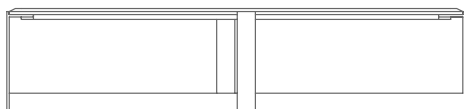

CATEGORIES TABLES - SMALL TABLES/CONSOLE **PRODUCT** SMALL
TABLE **BASE** IN METAL CHROMED, SATINED, BLACK CHROME, BURNISHED,
BRONZED 457 OR CHAMPAGNE **TOP** MARBLE GLOSSY WHITE CARRARA,
GLOSSY BLACK MARQUINIA, GLOSSY CALACATTA ORO, MAT CALACATTA
ORO, GLOSSY EMPERADOR, MAT EMPERADOR