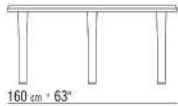

Internal metal supports.

Feet

in metal with satin, chrome, burnished, black chrome or glossy anthracite finish.

Feet rest on tips made of thermoplastic material.

2B280

Accommodates up to 4 chairs

2B282

Accommodates up to 8 chairs

2B283

Accommodates up to 4 chairs

2B284

Accommodates up to 6 chairs

2B285

Accommodates up to 6 chairs

2B286

Accommodates up to 8 chairs