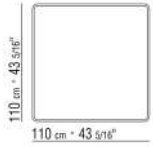

Internal metal supports.

Feet

in metal with satin, chrome, burnished, black chrome or glossy anthracite finish.

Feet rest on tips made of thermoplastic material.

2B280

Accommodates up to 4 chairs

2B282

Accommodates up to 8 chairs

2B283

Accommodates up to 4 chairs

2B284

Accommodates up to 6 chairs

2B285

Accommodates up to 6 chairs

2B286

Accommodates up to 8 chairs