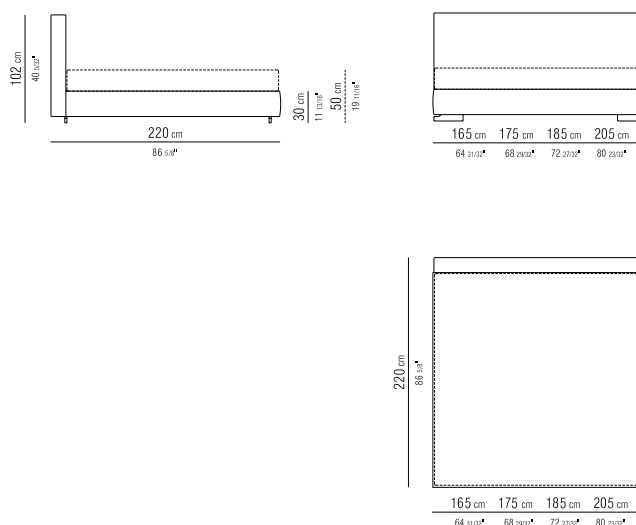

BASE CONTENITORE APRIBILE CON PIANALE A DOGHE | BASE CON PIANALE A DOGHE |
BASE FORNITA ANCHE SENZA RETE PER RETI DI DIMENSIONI COMPATIBILI
STORAGE BASE WITH PLATFORM FITTED WITH WOODEN SLATS | BASE WITH PLATFORM
FITTED WITH WOODEN SLATS | BED FRAME ONLY FOR ALTERNATIVE BASES
ROST MIT HOLZLATTEN MIT MECHANISMUS FUER BETTKASTEN | ROST MIT HOLZLATTEN |
DAS BETT WIRD OHNE LATTENROST GELIEFERT, DAMIT EIN PASSENDER
FREMDLATTENROST EINGELEGT WERDEN KANN