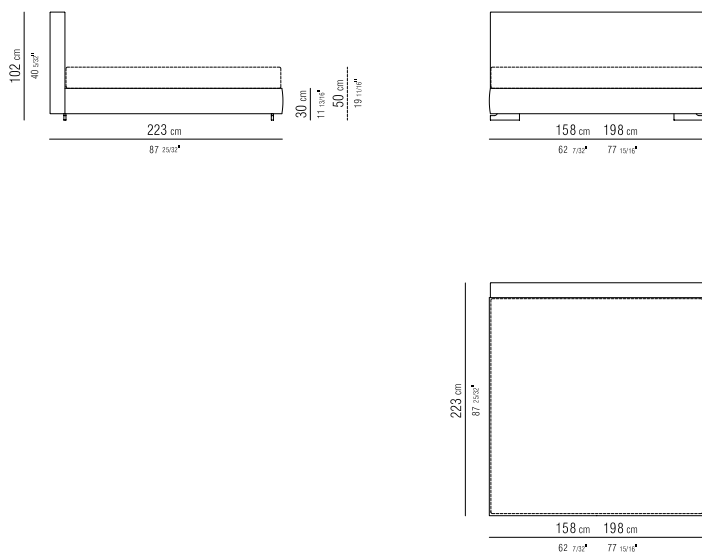

BASE CONTENITORE APRIBILE CON PIANALE A DOGHE | BASE CON PIANALE A DOGHE |
BASE FORNITA ANCHE SENZA RETE PER RETI DI DIMENSIONI COMPATIBILI
STORAGE BASE WITH PLATFORM FITTED WITH WOODEN SLATS | BASE WITH PLATFORM
FITTED WITH WOODEN SLATS | BED FRAME ONLY FOR ALTERNATIVE BASES
ROST MIT HOLZLATTEN MIT MECHANISMUS FUER BETTKASTEN | ROST MIT HOLZLATTEN |
DAS BETT WIRD OHNE LATTENROST GELIEFERT, DAMIT EIN PASSENDER
FREMDLATTENROST EINGELEGT WERDEN KANN
QUEEN | KING SIZE