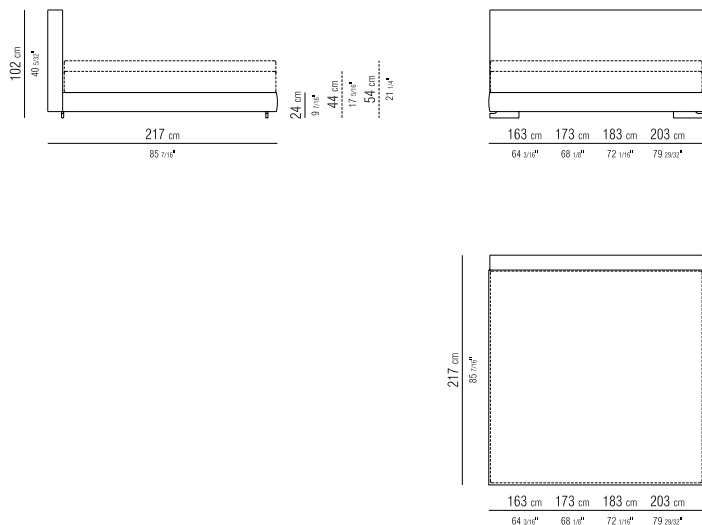

BASE RIGIDA CON PIANALE IN LEGNO
BASE IN WOOD
ROST AUS HOLZ