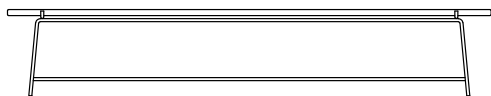

TYPES ARMCHAIRS/OTTOMANS - COFFEE TABLES/SIDE TABLES/ CONSOLES **PRODUCT** COFFEE TABLE - CONSOLE - OTTOMAN **STRUCTURE** IN METAL WITH SATIN, CHROME, BLACK CHROME, BURNISHED OR WHITE 100 FINISH **COFFEE TABLE TOPS** IN THE FOLLOWING TYPES OF MARBLE: POLISHED OR MATT CALACATTA GOLD, POLISHED WHITE CARRARA, POLISHED BLACK MARQUINA, POLISHED OR MATT EMPERADOR; OR, IN CANALETTO WALNUT VENEER WITH NATURAL FINISH, OR STAINED CANALETTO WALNUT EXTRA OR COFFEE; OR, IN ASH VENEER WITH NATURAL FINISH OR STAINED WALNUT, CHERRY, TEAK, COFFEE, WENGE, EBONY OR BROWN **CONSOLE TOP** IN CANALETTO WALNUT VENEER WITH NATURAL FINISH, OR STAINED CANALETTO WALNUT EXTRA OR COFFEE; OR, IN ASH VENEER WITH NATURAL FINISH OR STAINED WALNUT, CHERRY, TEAK, COFFEE, WENGE, EBONY OR BROWN, WITH DRAWERS; OR, IN THE FOLLOWING TYPES OF MARBLE: POLISHED OR MATT CALACATTA GOLD, POLISHED WHITE CARRARA, POLISHED BLACK MARQUINA, POLISHED OR MATT EMPERADOR **FEET** REST ON TIPS MADE OF THERMOPLASTIC MATERIAL