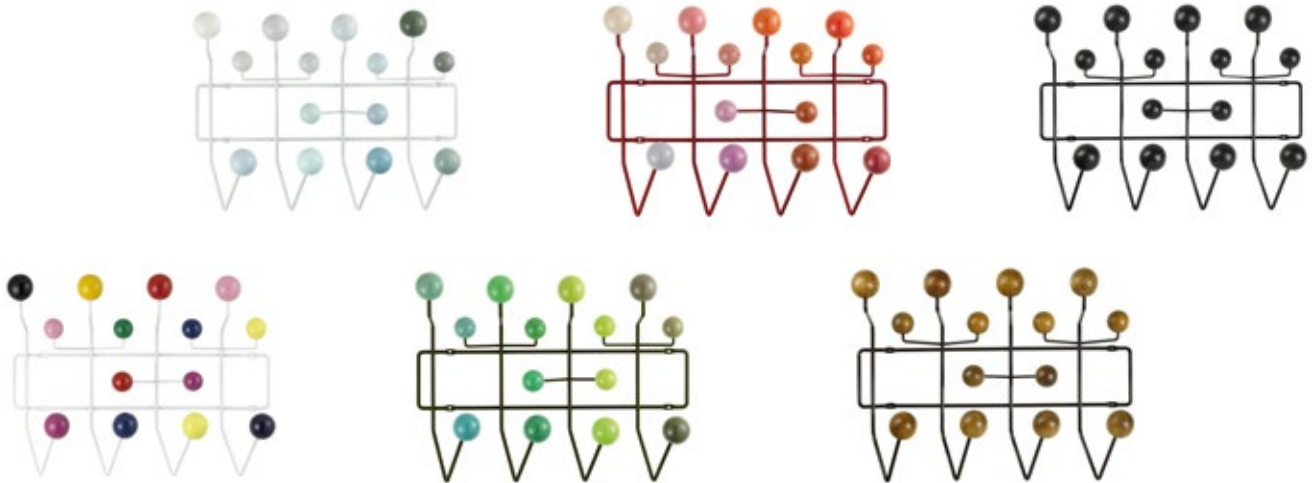

Hang it all

Charles & Ray Eames, 1953

vitra.

Hang it all

Used instead of simple hooks, the brightly coloured wooden balls of the 'Hang it all' coat rack are aimed at encouraging children to literally hang up all their things. Thanks to the uniform distance between the balls, multiple coat racks can be mounted alongside one another for additional storage. 'Hang it all' is a cheerful alternative to boring coat hooks – and not just for children's rooms.

The original colour composition of 'Hang it all' was conceived by Ray Eames. In celebration of what would have been her 100th birthday in December 2012, Vitra and the Eames Office developed three new versions of the coat rack in fresh hues of red, green and white.

Materials

- **Frame:** coated steel wire.

Dimensions

Hang it all

White, multi-coloured

White, multi-tone

Green, multi-tone

Red, multi-tone